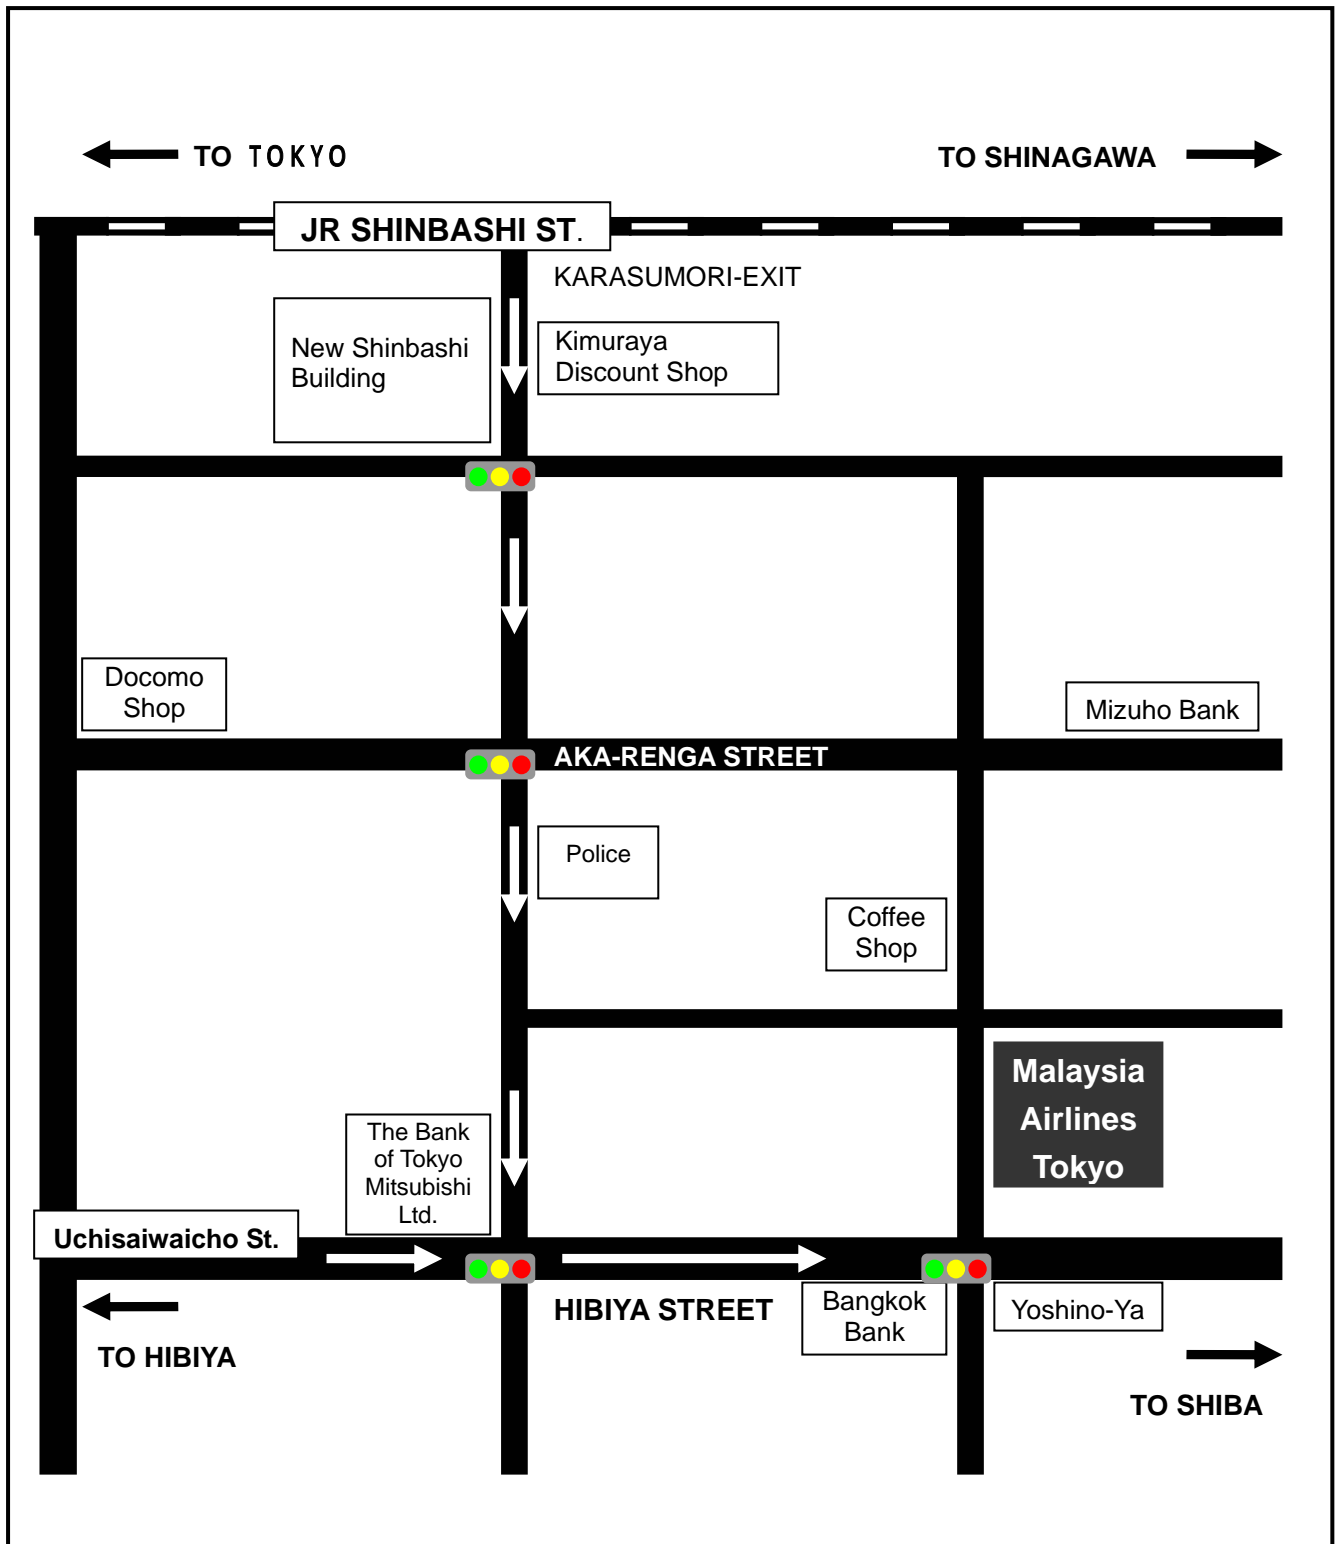

Access Map to Malaysia Airlines Tokyo

Reservations/Administrations : Mori Bldg., No.29, 4-2-1, Shinbashi Minato-ku, Tokyo,105-0004
TEL.(03)5733-2111 (RES.) • (03)5733-3373(TKT.) • (03)3432-8500(ADMIN.) FAX.(03)5733-2119